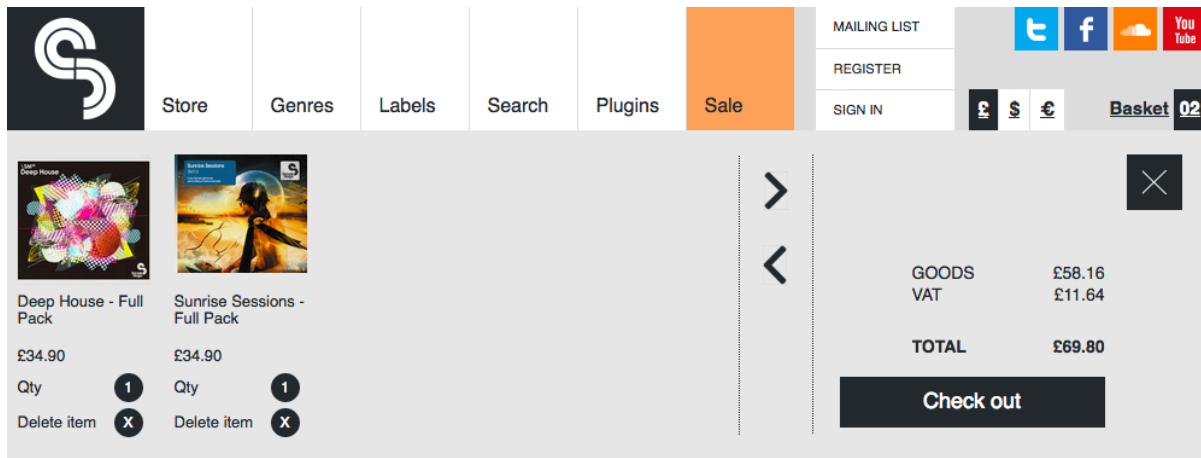

Note: You must claim your pack by January 31st 2017*

- 1) Register your MPD2 controller at www.akaipro.com/my-account/login. If you are already registered, see step 2.
- 2) Once you have registered your product, you will find your included software downloads such as MPC essentials and Big Bang inside your account area. (Download and install these recommended components).
- 3) Inside your AKAI Pro account, you will also find your redemption code for the Sample Magic Webstore.
- 4) Click [HERE](#) and [HERE](#) to locate your two complimentary packs.
- 5) On each product page locate "Full Download" and "Click Add to Cart".

FULL DOWNLOAD £34.90

ADD TO CART

- 6) Once the pack is added to your cart, click "View Basket".

- 7) Now click "Check Out".
- 8) Register for a Free Sample Magic account if you do not already have one. Your account enables you to store your complimentary packs and make further purchases.