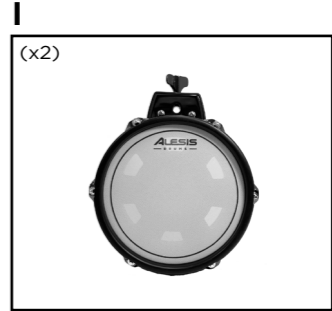

(x2)

8" / 203 mm

J
Strata Drum 10 (Tom 3)
Tambor Strata 10 (Tom 3)
Tom Strata 10 (Tom 3)
Batteria Strata 10 (Tom 3)
Strata-Drum 10 (Tom 3)