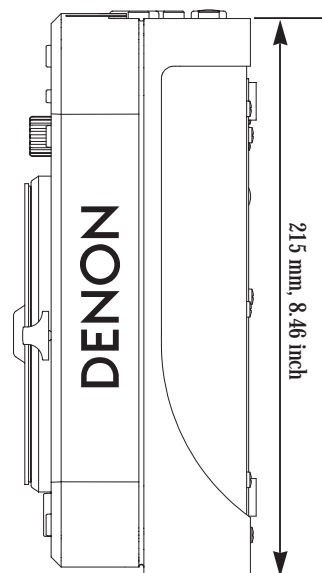

DENON

D&M Professional
7-35-1, SAGAMIONO, SAGAMIHARA-SHI, KANAGAWA 228-8505, JAPAN

D&M Professional, Americas
1100 Maplewood Drive, Itasca, IL 60143, USA
www.denondj.com

D&M Professional, Canada
505 APPLE CREEK BLVD, UNIT 5, MARKHAM, ONTARIO, CANADA L3R 5B1