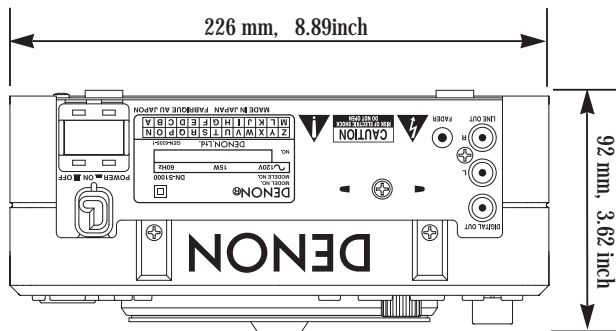

1. Customizable Preset functions
1. AUTO CUE: ON*/OFF
  2. NEXT TRACK FADE TIME: OFF/1/2*/3 sec.
  3. SCRATCH STROKE: Short*/Long
  4. SCRATCH DELAY TIME: OFF*/Delay1/Delay2/Delay3
  5. JUMP TIME: 10*/20/30/60 sec.
  6. PITCH RANGE: $\pm 4/ \pm 10^*/ \pm 16/ \pm 24\%$
  7. EOM : OFF/10*/15/20/30/60/90 sec.
  8. TOTAL TIME DISPLAY: ON/OFF*
  9. FADER: PLAY/CUE*/Play/Pause
  10. POWER ON PLAY: ON/OFF*
  11. PITCH: Pitch On*/Key adj On/Pitch Off
  12. SINGLE/CONTINUOUS: SINGLE/CONTINUOUS/SINGLE PLAY LOCK*
  13. ELAPSED/REMAIN: ELAPSED*/REMAIN
  14. MEMO ALL CLEAR: YES/NO*
  15. VERSION DISPLAY
  16. PRESET CLEAR: YES/NO*
3. : Default